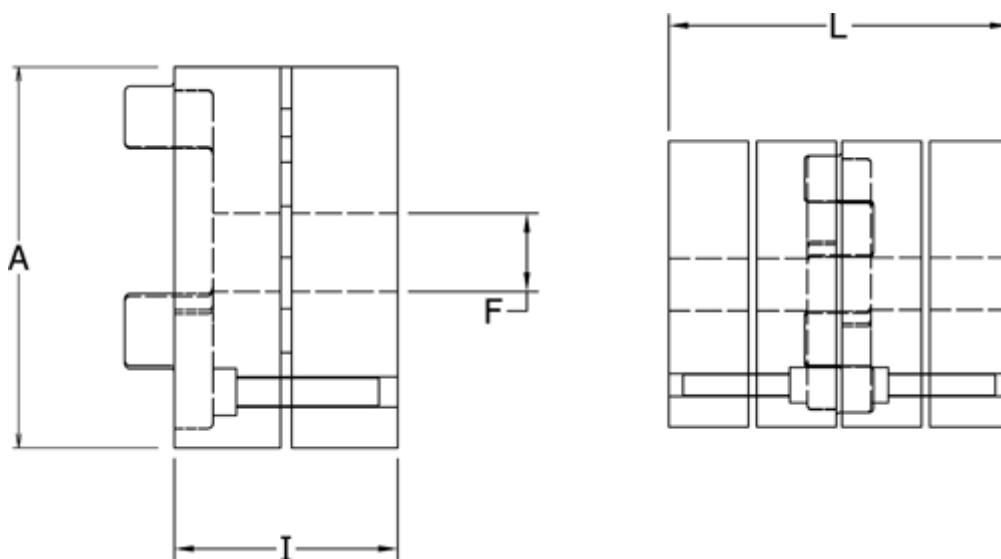

Article number: 3335038A040

Description: Conical Clamping Klonex ES7
ALU Aluminium, Bore 40H7 mm

Measures

A = 80
F = 40
I = 45.0
L = 114
t = M6